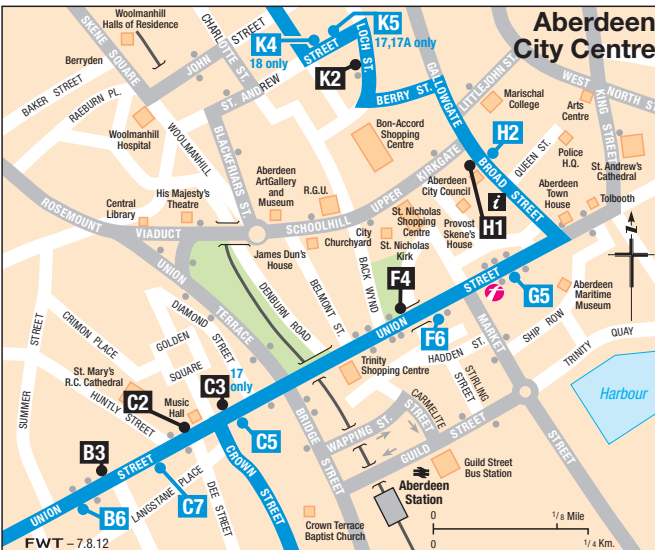

General Notes:

No Saturday or Sunday service

Route of Services 17, 17A, 18	
Bus stops served by Services 17, 17A, 18 to Faulds Gate/Reddross	
Bus stops served by Services 17, 17A, 18 to Newhills/Dyce	
Terminus Points	
Certain journeys only	
Other bus stops	
Other bus served roads	
First Travel Centre	

## Aberdeen City Centre

(see enlargement for City Centre boarding points)

# Timetables for Service Number: 17/17A/18

Monday to Friday  
Valid from: 17/02/2013  
Valid to: 06/07/2013

- 17 Faulds Gate - Dyce/Newhills ( Blue Line )  
Via Duthie Park City Centre Bucksburn
- 17A Faulds Gate - Dyce/Newhills ( Blue Line )  
Via Duthie Park City Centre Bucksburn
- 18 Gateway - Altens - Kincorth - Dyce ( Blue Line )  
Via City Centre Bucksburn