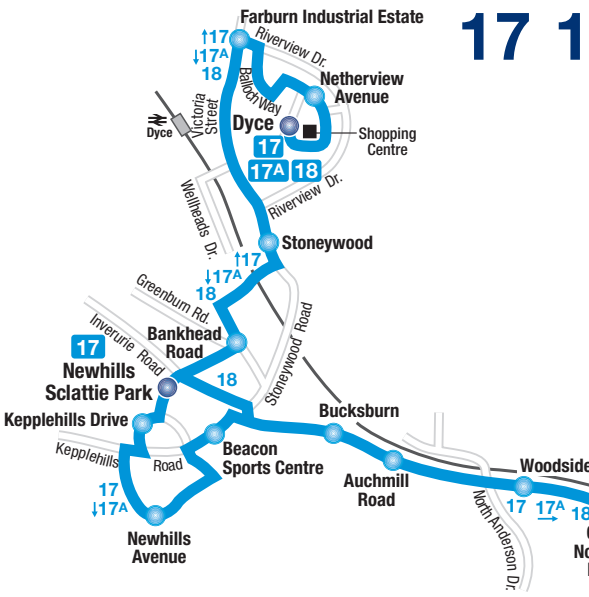

Route of Services 17, 17A, 18	
Bus stops served by Services 17, 17A, 18 to Faulds Gate/Reddross	
Bus stops served by Services 17, 17A, 18 to Newhills/Dyce	
Terminus Points	
Certain journeys only	
Other bus stops	
Other bus served roads	
First Travel Centre	

Aberdeen City Centre

(see enlargement for City Centre boarding points)