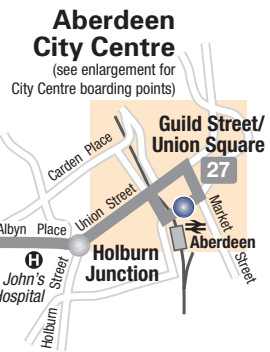

Line 1.2 bus stops to Danestone or Ashwood (Scotstown) .....	<b>1.2</b>
Line 1.2 bus stops to RGU Campus .....	<b>1.2</b>
Line 3 bus stops to Mastrick .....	<b>3</b>
Line 3 bus stops to Cove .....	<b>3</b>
Line 5 bus stops to Craigiebuckler .....	<b>5</b>
Line 5 bus stops to Balnagask.....	<b>5</b>
Line 11 bus stops to Northfield.....	<b>11</b>
Line 11 bus stops to Kingswells .....	<b>11</b>
Line 12 bus stops to Torry .....	<b>12</b>
Line 12 bus stops to Heathryfold .....	<b>12</b>
Line 13 bus stops to Golf Links .....	<b>13</b>
Line 13 bus stops to Scatterburn.....	<b>13</b>
Line 15 bus stops to Airyhall .....	<b>15</b>
Line 15 bus stops to Beach Retail Park.....	<b>15</b>
Line 17 bus stops to Faulds Gate or Redmoss.....	<b>17 17A 18</b>
Line 17 bus stops to Newhills or Dyce..	<b>17 18</b>
Line 19 bus stops to Tillydrone .....	<b>19</b>
Line 19 bus stops to Culter .....	<b>19</b>
Line 20 bus stops to Hillhead of Seaton.....	<b>20</b>
Line 23 bus stops to Heathryfold .....	<b>23</b>
Line 23 bus stops to Sheddocksley .....	<b>23</b>
Line 27 to Aberdeen Airport.....	<b>27</b>
Line 40 bus stops to Dubford .....	<b>40</b>
Line 40 bus stops Aberdeen Royal Infirmary .....	<b>40</b>
Line N1 bus stops to Ashwood and Danestone .....	<b>N1</b>
Line N17 bus stops to Newhills and Dyce..	<b>N17</b>
Line N19 bus stops to Cutter .....	<b>N19</b>
Line N20 bus stops to Hillhead of Seaton ..	<b>N20</b>
Line N21 bus stops to Kincorth and Cove ..	<b>N21</b>
Line N23 bus stops to Sheddocksley and Kingwells.....	<b>N23</b>
Bus stop numbers .....	<b>B2</b> ●
High frequency bus routes .....	■
Other bus served roads .....	■
Other bus stops.....	●

Route of 27	
Bus stops served by 27 to Airport	
Bus stops served by 27 to City Centre	
Terminus Points	
Other bus stops	
Other bus served roads	
First information kiosk	