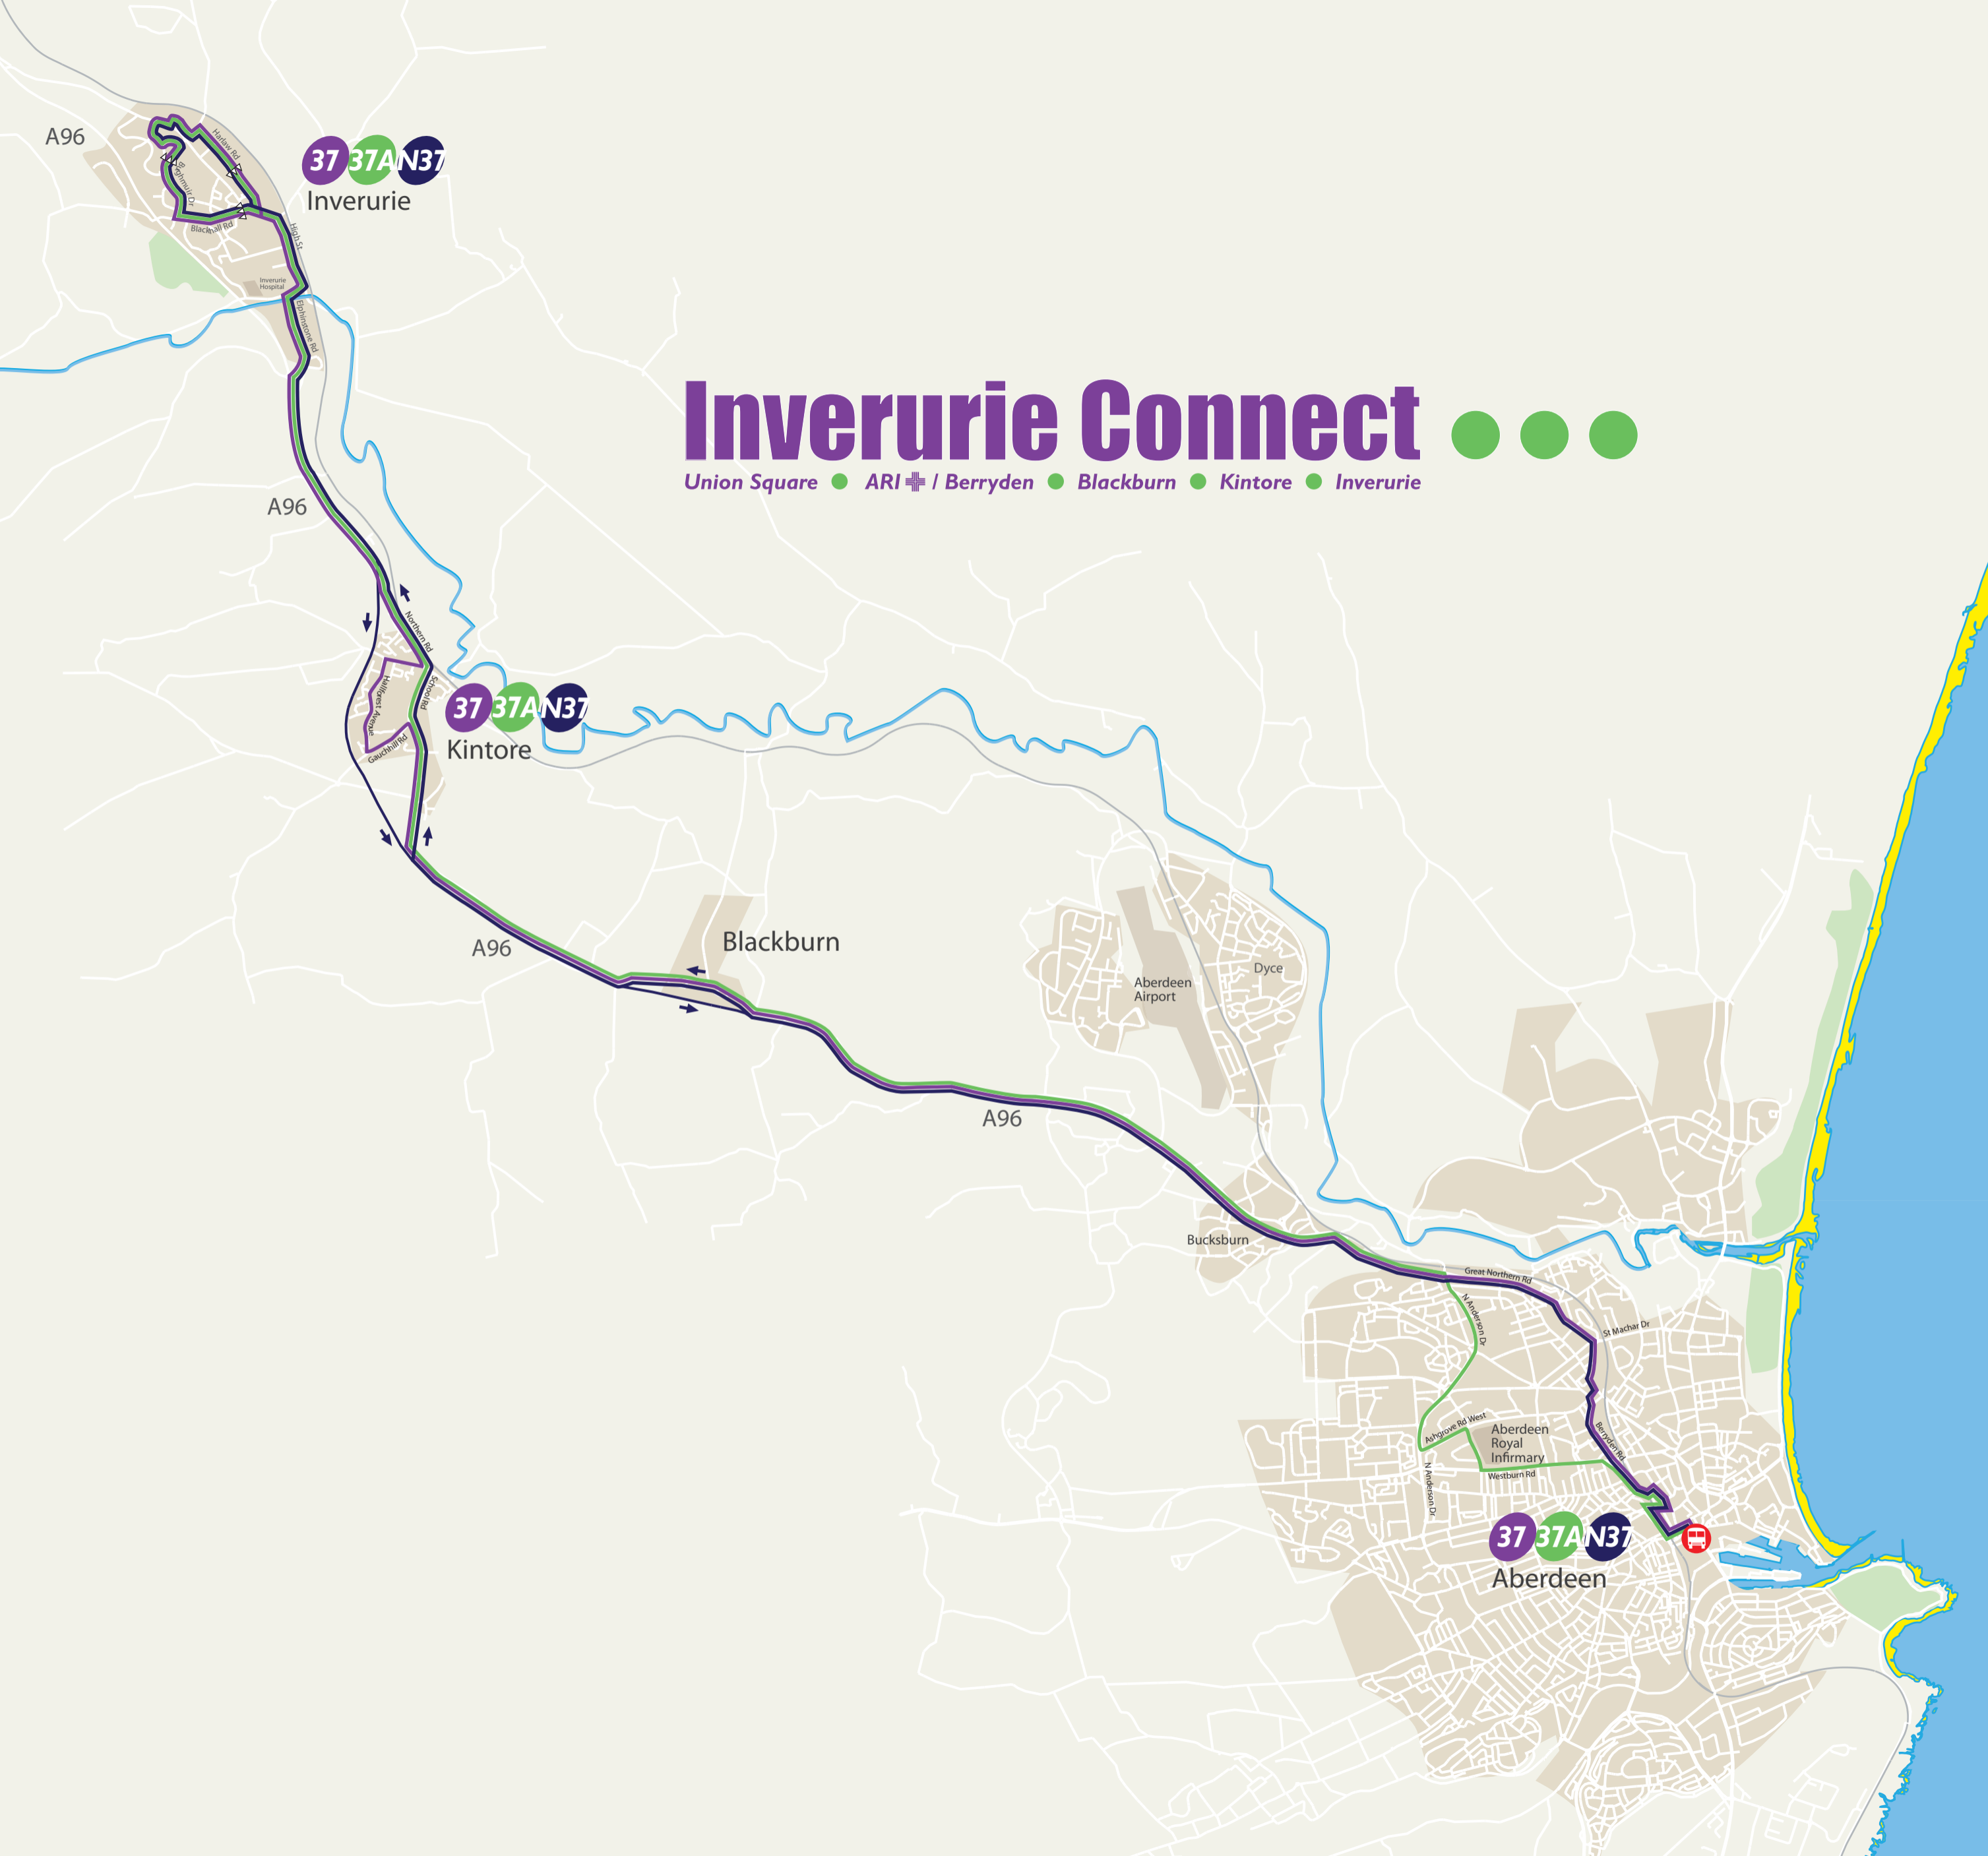

A96

37 37A N37
Inverurie

Inverurie Connect

Union Square ● ARI / Berryden ● Blackburn ● Kintore ● Inverurie

A96

37 37A N37
Kintore

A96

Blackburn

A96

Aberdeen Airport

Bucksburn

37 37A N37
Aberdeen