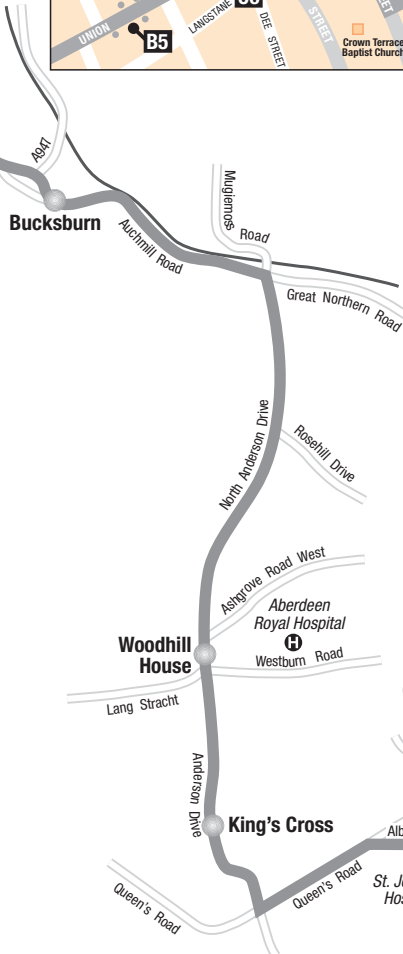

Line 1.2 bus stops to Danestone or Ashwood (Scotstown) .....	<b>1.2</b>
Line 1.2 bus stops to RGU Campus .....	<b>1.2</b>
Line 3 bus stops to Mastrick .....	<b>3</b>
Line 3 bus stops to Cove .....	<b>3</b>
Line 5 bus stops to Craigiebuckler .....	<b>5</b>
Line 5 bus stops to Balnagask.....	<b>5</b>
Line 11 bus stops to Northfield.....	<b>11</b>
Line 11 bus stops to Kingswells .....	<b>11</b>
Line 12 bus stops to Torry .....	<b>12</b>
Line 12 bus stops to Heathryfold .....	<b>12</b>
Line 13 bus stops to Golf Links .....	<b>13</b>
Line 13 bus stops to Scatterburn.....	<b>13</b>
Line 15 bus stops to Airyhall .....	<b>15</b>
Line 15 bus stops to Beach Retail Park.....	<b>15</b>
Line 17 bus stops to Faulds Gate or Redmoss.....	<b>17 17A 18</b>
Line 17 bus stops to Newhills or Dyce..	<b>17 18</b>
Line 19 bus stops to Tillydrone .....	<b>19</b>
Line 19 bus stops to Culter .....	<b>19</b>
Line 20 bus stops to Hillhead of Seaton.....	<b>20</b>
Line 23 bus stops to Heathryfold .....	<b>23</b>
Line 23 bus stops to Sheddocksley .....	<b>23</b>
Line 27 to Aberdeen Airport.....	<b>27</b>
Line 40 bus stops to Dubford .....	<b>40</b>
Line 40 bus stops Aberdeen Royal Infirmary .....	<b>40</b>
Line N1 bus stops to Ashwood and Danestone .....	<b>N1</b>
Line N17 bus stops to Newhills and Dyce..	<b>N17</b>
Line N19 bus stops to Cutter .....	<b>N19</b>
Line N20 bus stops to Hillhead of Seaton ..	<b>N20</b>
Line N21 bus stops to Kincorth and Cove ..	<b>N21</b>
Line N23 bus stops to Sheddocksley and Kingwells.....	<b>N23</b>
Bus stop numbers .....	<b>B2</b> ●
High frequency bus routes .....	■
Other bus served roads .....	■
Other bus stops.....	●

Route of 27	
Bus stops served by 27 to Airport	
Bus stops served by 27 to City Centre	
Terminus Points	
Other bus stops	
Other bus served roads	
First information kiosk	