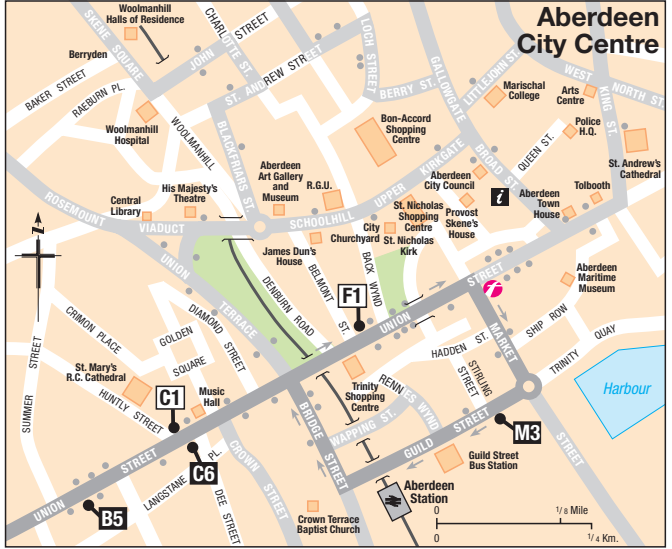

Line 1.2 bus stops to Danestone or Ashwood (Scotstown) .....	<b>1.2</b>
Line 1.2 bus stops to RGU Campus .....	<b>1.2</b>
Line 3 bus stops to Mastrick .....	<b>3</b>
Line 3 bus stops to Cove .....	<b>3</b>
Line 5 bus stops to Craigiebuckler .....	<b>5</b>
Line 5 bus stops to Balnagask.....	<b>5</b>
Line 11 bus stops to Northfield.....	<b>11</b>
Line 11 bus stops to Kingswells .....	<b>11</b>
Line 12 bus stops to Torry .....	<b>12</b>
Line 12 bus stops to Heathryfold .....	<b>12</b>
Line 13 bus stops to Golf Links .....	<b>13</b>
Line 13 bus stops to Scatterburn.....	<b>13</b>
Line 15 bus stops to Airyhall .....	<b>15</b>
Line 15 bus stops to Beach Retail Park.....	<b>15</b>
Line 17 bus stops to Faulds Gate or Redmoss.....	<b>17 17A 18</b>
Line 17 bus stops to Newhills or Dyce..	<b>17 18</b>
Line 19 bus stops to Tillydrone .....	<b>19</b>
Line 19 bus stops to Culter .....	<b>19</b>
Line 20 bus stops to Hillhead of Seaton.....	<b>20</b>
Line 23 bus stops to Heathryfold .....	<b>23</b>
Line 23 bus stops to Sheddocksley .....	<b>23</b>
Line 27 to Aberdeen Airport.....	<b>27</b>
Line 40 bus stops to Dubford .....	<b>40</b>
Line 40 bus stops Aberdeen Royal Infirmary .....	<b>40</b>
Line N1 bus stops to Ashwood and Danestone .....	<b>N1</b>
Line N17 bus stops to Newhills and Dyce..	<b>N17</b>
Line N19 bus stops to Cutter .....	<b>N19</b>
Line N20 bus stops to Hillhead of Seaton ..	<b>N20</b>
Line N21 bus stops to Kincorth and Cove ..	<b>N21</b>
Line N23 bus stops to Sheddocksley and Kingwells.....	<b>N23</b>
Bus stop numbers .....	<b>B2</b> ●
High frequency bus routes .....	■
Other bus served roads .....	■
Other bus stops.....	●

Route of 27	
Bus stops served by 27 to Airport	
Bus stops served by 27 to City Centre	
Terminus Points	
Other bus stops	
Other bus served roads	
First information kiosk	